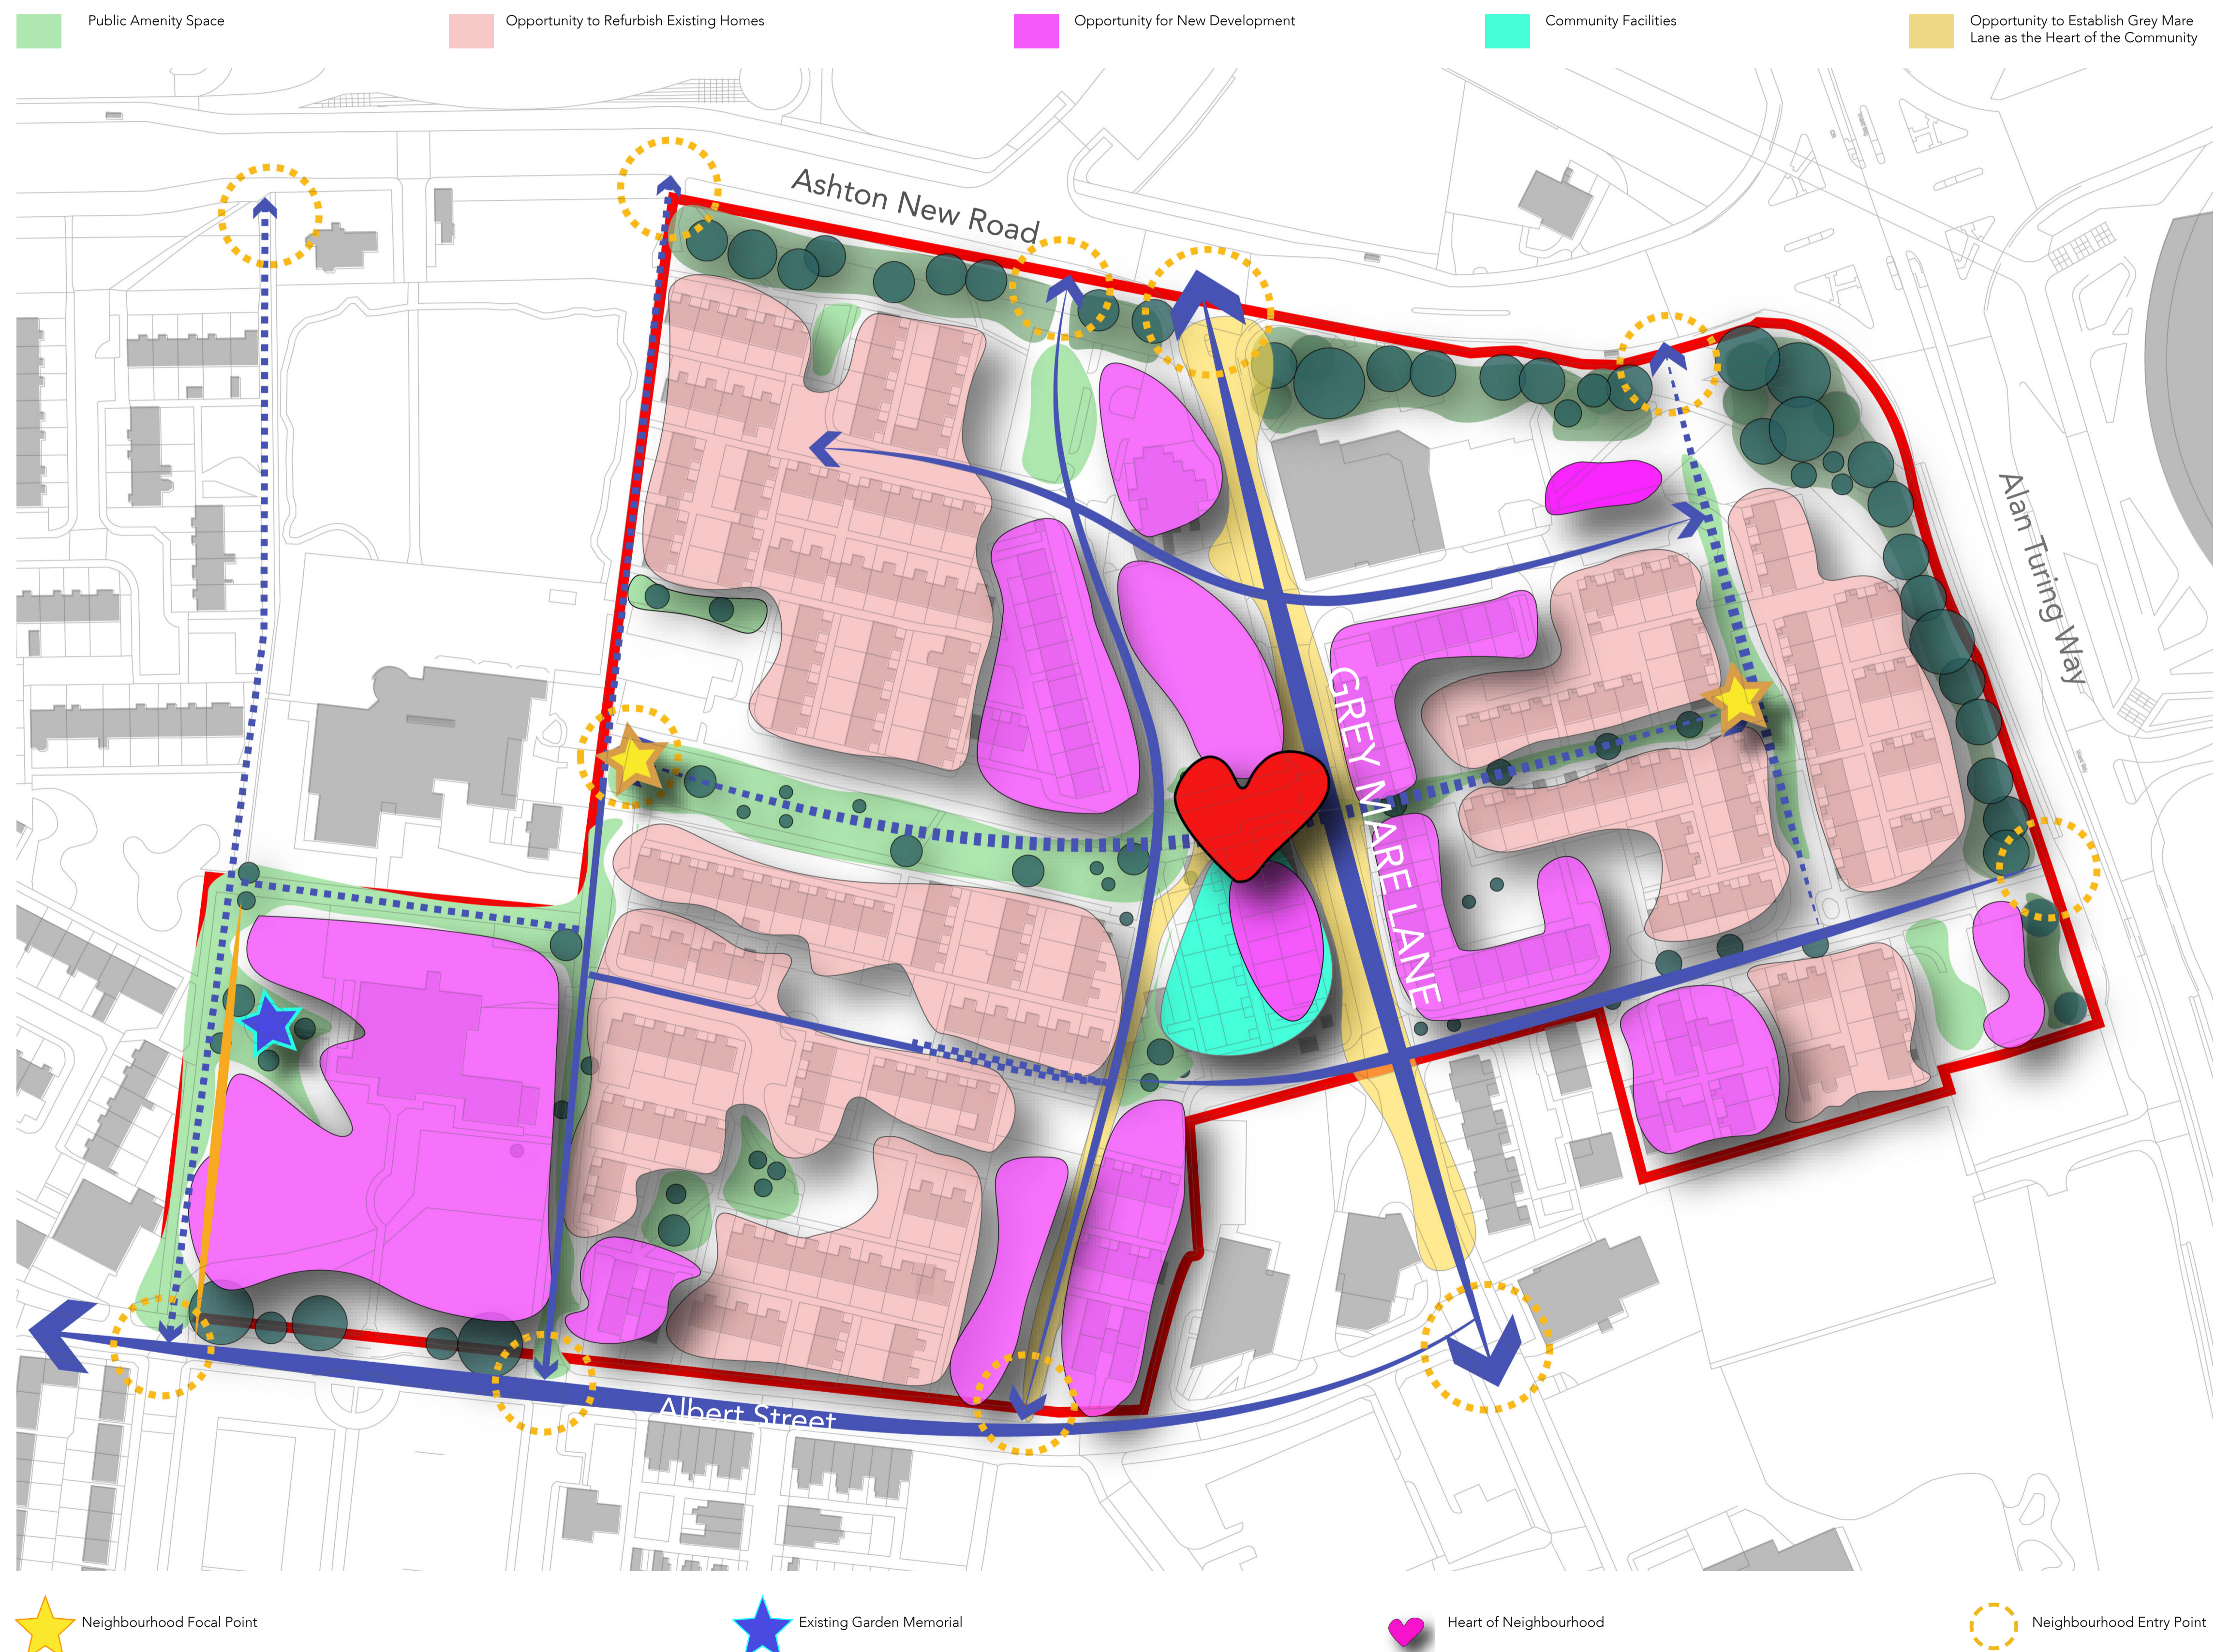

The Vision: Emerging Masterplan

Grey Mare Lane Estate is for the whole community. Making residents feel comfortable and visitors feel welcome, the proposals aim to;

- Enhance and maintain the strong sense of community and local identity.
- Enhance the area through providing energy efficient, mixed tenure, high quality homes & community facilities.
- Undertake repairs to existing homes that are high quality and energy efficient.
- Improve connectivity with safe, secure and active routes with recreational spaces.
- Improve public spaces including routes through the estate and green spaces.
- Establish Grey Mare Lane as the heart of the community.
- Provide local employment opportunities.
- Create an inclusive place for all.