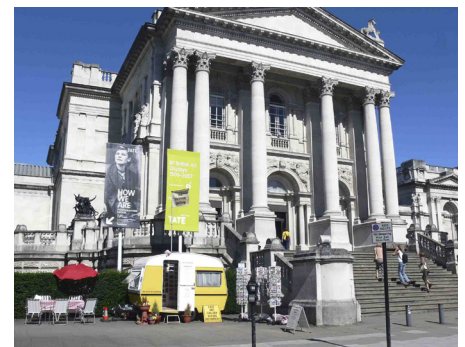

The Caravan Gallery: Openshaw Pride of Place Project

Tuesday 19th November, 6pm – 8pm
(food served 6pm – 6.30pm)

Join us for an informal and inspiring evening hosted by **Manchester Settlement** and Jan and Chris who will show work from their extra{ordinary} Photographs of Britain by The Caravan Gallery exhibition and discuss previous Pride of Place Projects. **Tell us what Openshaw means to you and find out how you could be part of a potential project about the area! All welcome!**

The Caravan Gallery has for many years specialised in making exhibitions about people, place and identity. Using their own thought-provoking and sometimes hilarious photographs as a starting point, artists Jan Williams and Chris Teasdale create multimedia exhibitions which grow as local people add their own artwork, stories and artefacts connected to the area. At the same time they ask questions such as: What does your area mean to you? How could it be improved? What would you make a great souvenir? The star of the project is an interactive artwork - a large hand drawn map - to which people can add where they fell in love - or fell in the canal, their favourite pie shop, record personal memories and suggest ideas for the future.

Venue

Manchester Settlement

New Roundhouse
1328 - 1330 Ashton Old Road
Openshaw, Manchester
M11 1JG

www.thecaravangallery.photography